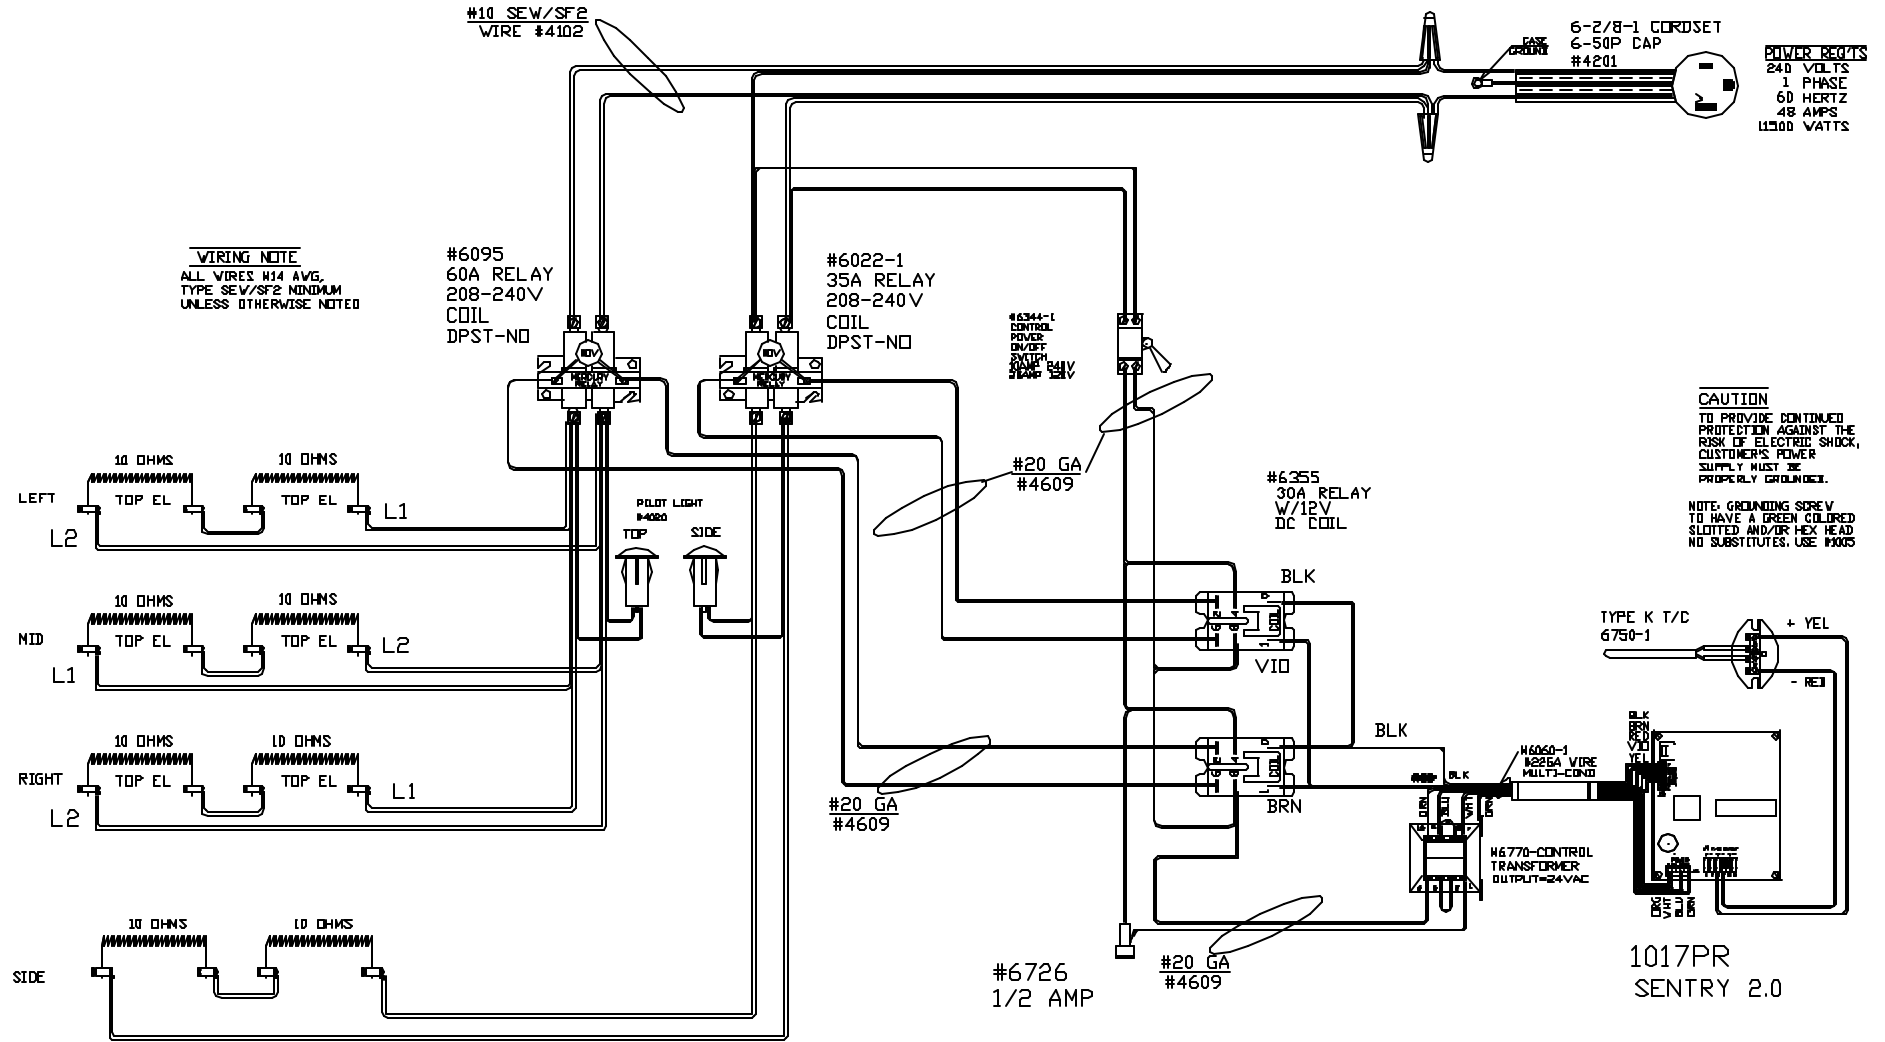

PART NO 7B611P1G00

REV	DATE	BY	DESCRIPTION
-	5/11/11	DTB	

SWITCH BOX ASSY- 42204-4

PARAGON INDUSTRIES  
2011 SOUTH TOWN EAST BLVD  
MESQUITE, TEXAS 75149

WIRING DIAGRAM

240V, 1 PHASE, 60HZ, 1500WATTS

PART NO 7B611P1G00

KL 44X22X13

REV -  
FILE

CFG 22  
1700°F  
BLACK

NOTE: RED WIRE NOT USED ON HARNESS