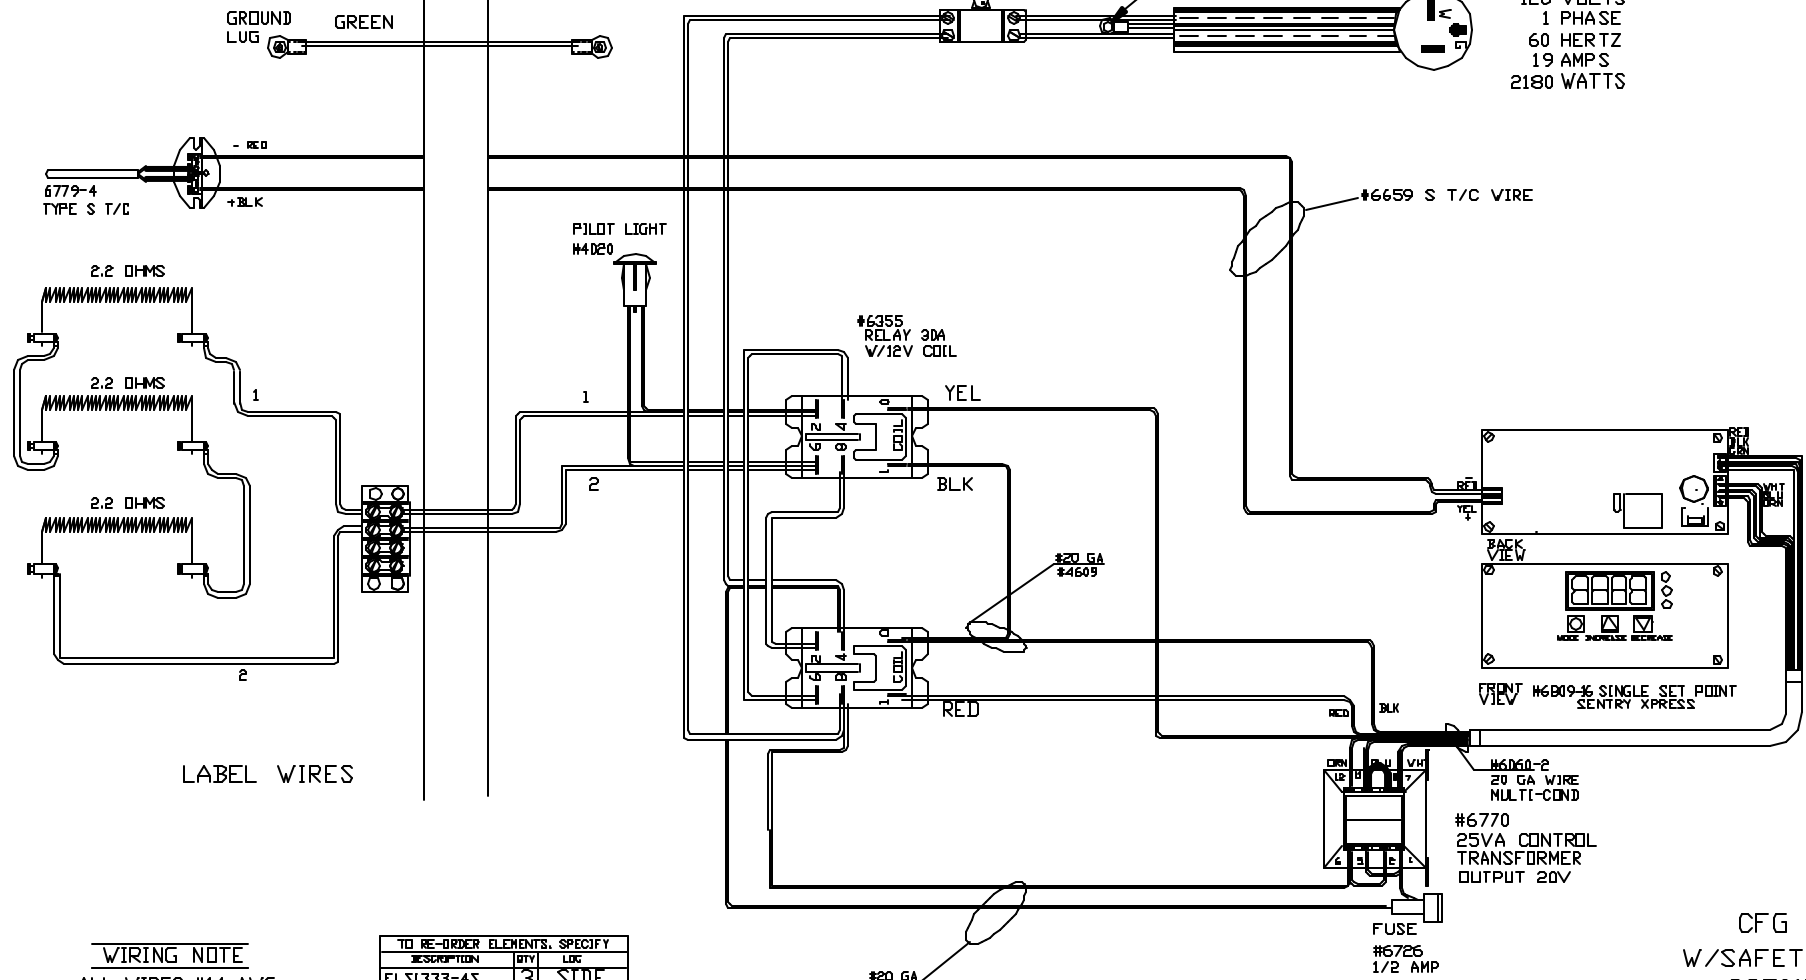

KILN 6 FT REMOTE

#12-3 CORDSET
5-20P CAP
#4630

POWER REQ'TS
120 VOLTS
1 PHASE
60 HERTZ
19 AMPS
2180 WATTS

LABEL WIRES

WIRING NOTE

ALL WIRES #14 AWG,
TYPE SEW/SF2 MINIMUM
UNLESS OTHERWISE NOTED

TO RE-ORDER ELEMENTS, SPECIFY		
DESCRIPTION	QTY	LOC
EL S1333-4S	3	SIDE

NOTE: PLEASE REFER
TO THIS NUMBER WHEN
ORDERING PARTS FOR
THIS KILN

CFG 1
W/SAFETY
2350°F
BLUE
SPL SSP BD

REV	DATE	BY	DESCRIPTION
-	5/9/11	DTB	

SWITCH BOX ASSY- 42199-4
PARAGON INDUSTRIES
2011 SOUTH TOWN EAST BLVD
MESQUITE, TEXAS 75149

WIRING DIAGRAM
120V, 1 PHASE, 60HZ, 2180 WATTS

PART NO.	REV
S1333-4	-
KL 7.5X7.5X8.8	