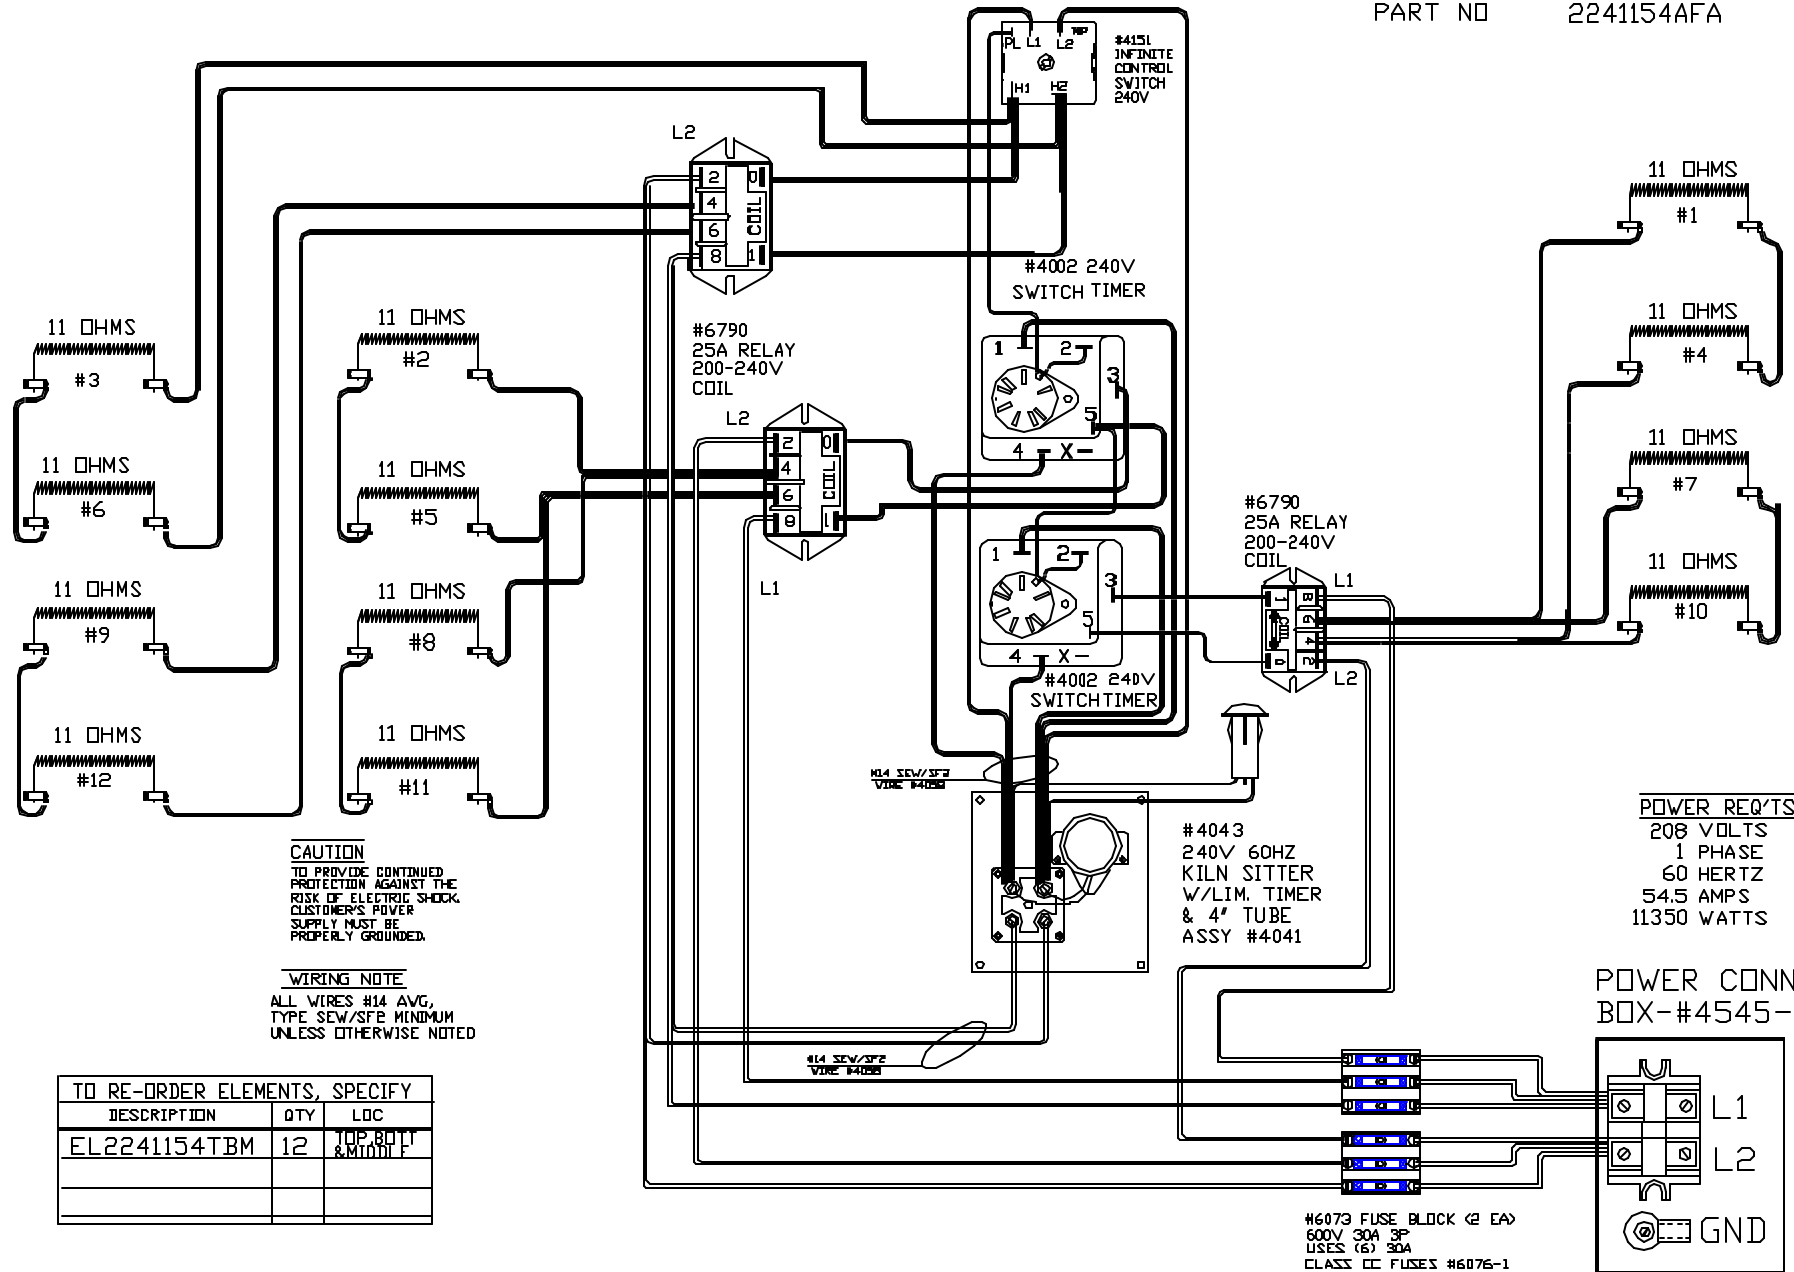

PART NO 2241154AFA

REV	DATE	BY	DESCRIPTION
-	6/16/02	DTB	
A	8/5/02	DTB	CHG ALL WIRING TO 14GA

SWITCH BOX ASSY- 4533-2

WITH "HOT" ELEMENTS

± 2300°F

PARAGON INDUSTRIES
2011 SOUTH TOWN EAST BLVD
MESQUITE, TEXAS 75149

WIRING DIAGRAM

PART NO	REV
2241154AFA	A
SNF24-3 W/FUSED EL	FILE

208V, 1 PHASE, 60HZ, 11350WATTS