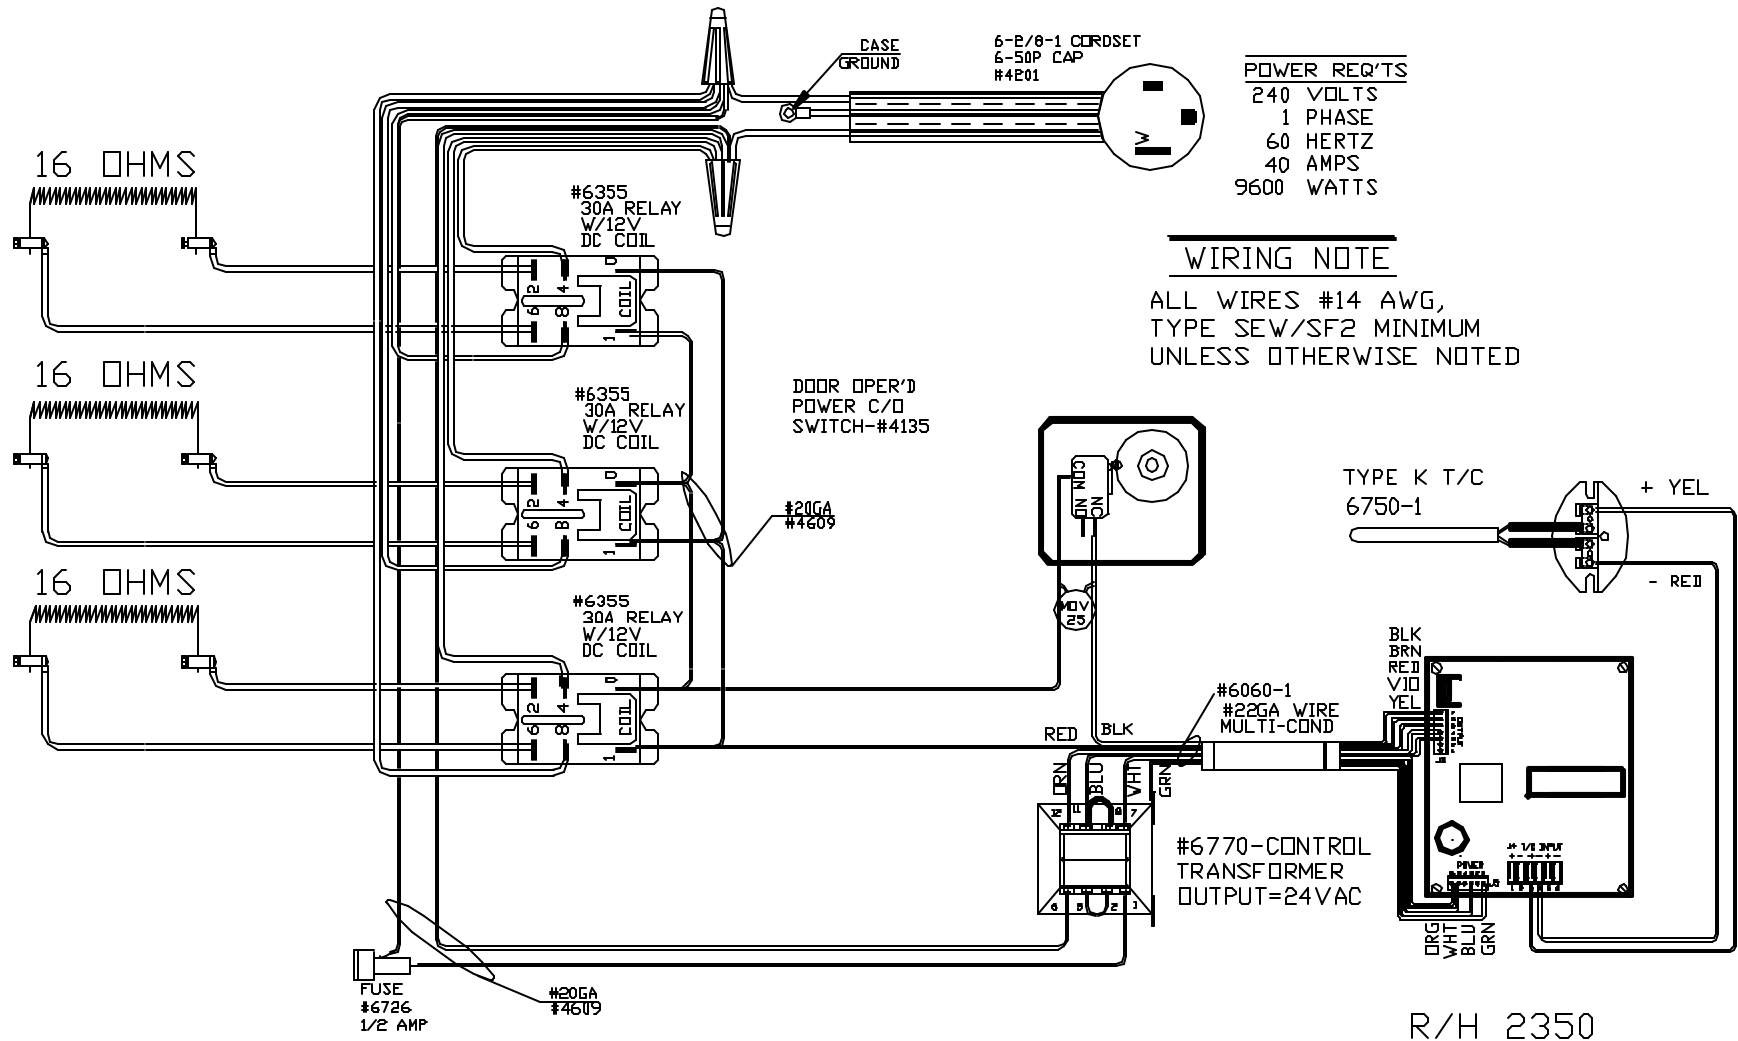

PART NO PMT21

**POWER REQ'TS**  
 240 VOLTS  
 1 PHASE  
 60 HERTZ  
 40 AMPS  
 9600 WATTS

**WIRING NOTE**

ALL WIRES #14 AWG,  
 TYPE SEW/SF2 MINIMUM  
 UNLESS OTHERWISE NOTED

TO RE-ORDER ELEMENTS, SPECIFY		
DESCRIPTION	QTY	LOC
ELPMT21S	3	SIDES

NOTE: PLEASE REFER TO THIS NUMBER WHEN ORDERING PARTS FOR THIS KILN

CFG 5  
 MAX. TEMP.  
 2350°F

REV	DATE	BY	DESCRIPTION
-	11/22/04	DTB	

SWITCH BOX ASSY-42082-1

PARAGON INDUSTRIES  
 2011 SOUTH TOWN EAST BLVD  
 MESQUITE, TEXAS 75149

**WIRING DIAGRAM**

240V 1 PHASE 60HZ 9600WATTS

PART NO	REV
PMT21	-
21X13X21D	FILE