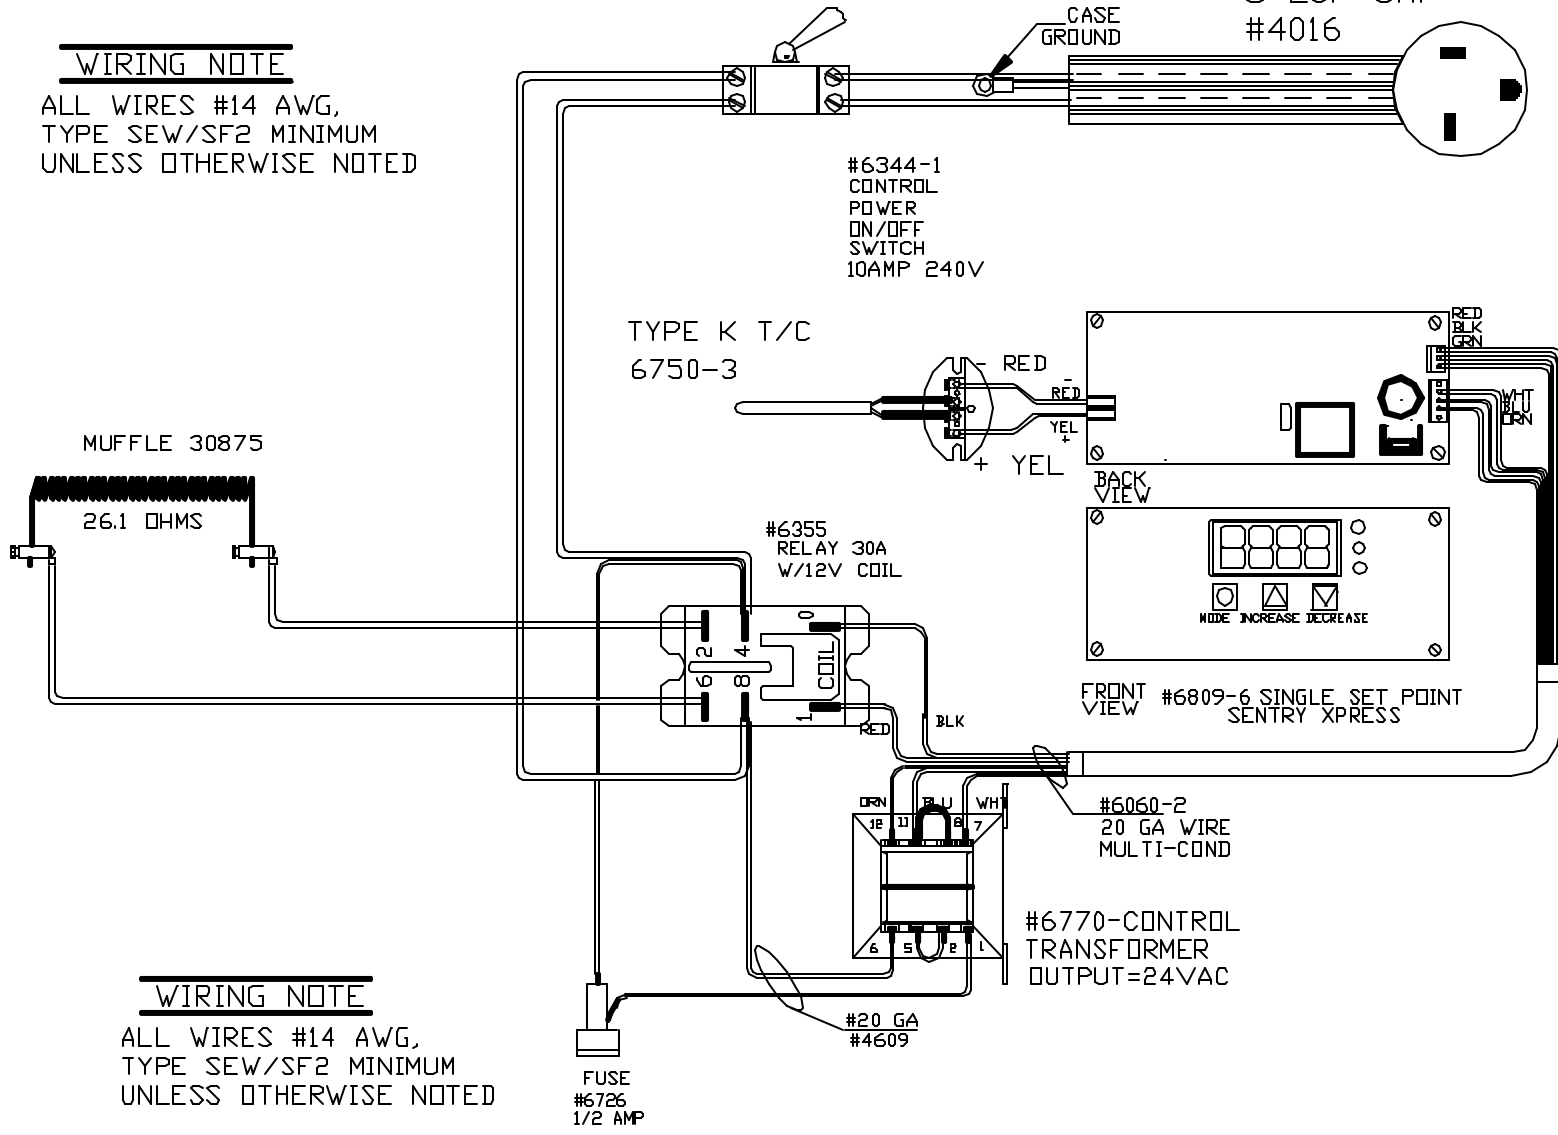

PART NO HOME240

#12-3 CORDSET
6-20P CAP
#4016

POWER REQ'TS
240 VOLTS
1 PHASE
60 HERTZ
9.2 AMPS
2200 WATTS

WIRING NOTE

ALL WIRES #14 AWG,
TYPE SEW/SF2 MINIMUM
UNLESS OTHERWISE NOTED

WIRING NOTE

ALL WIRES #14 AWG,
TYPE SEW/SF2 MINIMUM
UNLESS OTHERWISE NOTED

CFG 4
PAINTED
STEEL CASE
1094°C
2000°F

REV	DATE	BY	DESCRIPTION
-	9/9/02	DTB	

SWITCH BOX ASSY- 42033-1
PARAGON INDUSTRIES
2011 SOUTH TOWN EAST BLVD
MESQUITE, TEXAS 75149

WIRING DIAGRAM
240V, 1 PHASE, 60HZ, 2200 WATTS

PART NO	REV
HOME240	-
12DIA X 12DP SSP-PAR	