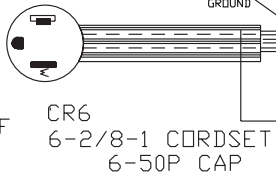

POWER REQ'TS

240 VOLTS
 1 PHASE
 60 HERTZ
 45 AMPS
 10800 WATTS
 MAX TEMP 2350° F

WIRING NOTE

ALL WIRES #14 AWG,
 TYPE SEW/SF2 MINIMUM
 UNLESS OTHERWISE NOTED

TO RE-ORDER ELEMENTS, SPECIFY		
DESCRIPTION	QTY	LOC
ELK6	5	SIDES

COMMENTS

PARAGON INDUSTRIES
 2011 SOUTH TOWN EAST BLVD
 MESQUITE, TEXAS 75149

PRODUCT DESCRIPTION
 21.5"W, 21.5"H, 24.5"DP
 240V, 1PH, 60HZ, 45A, 10800W

PART NO. KS6BLT
 WIRING DIAGRAM
REV
 -