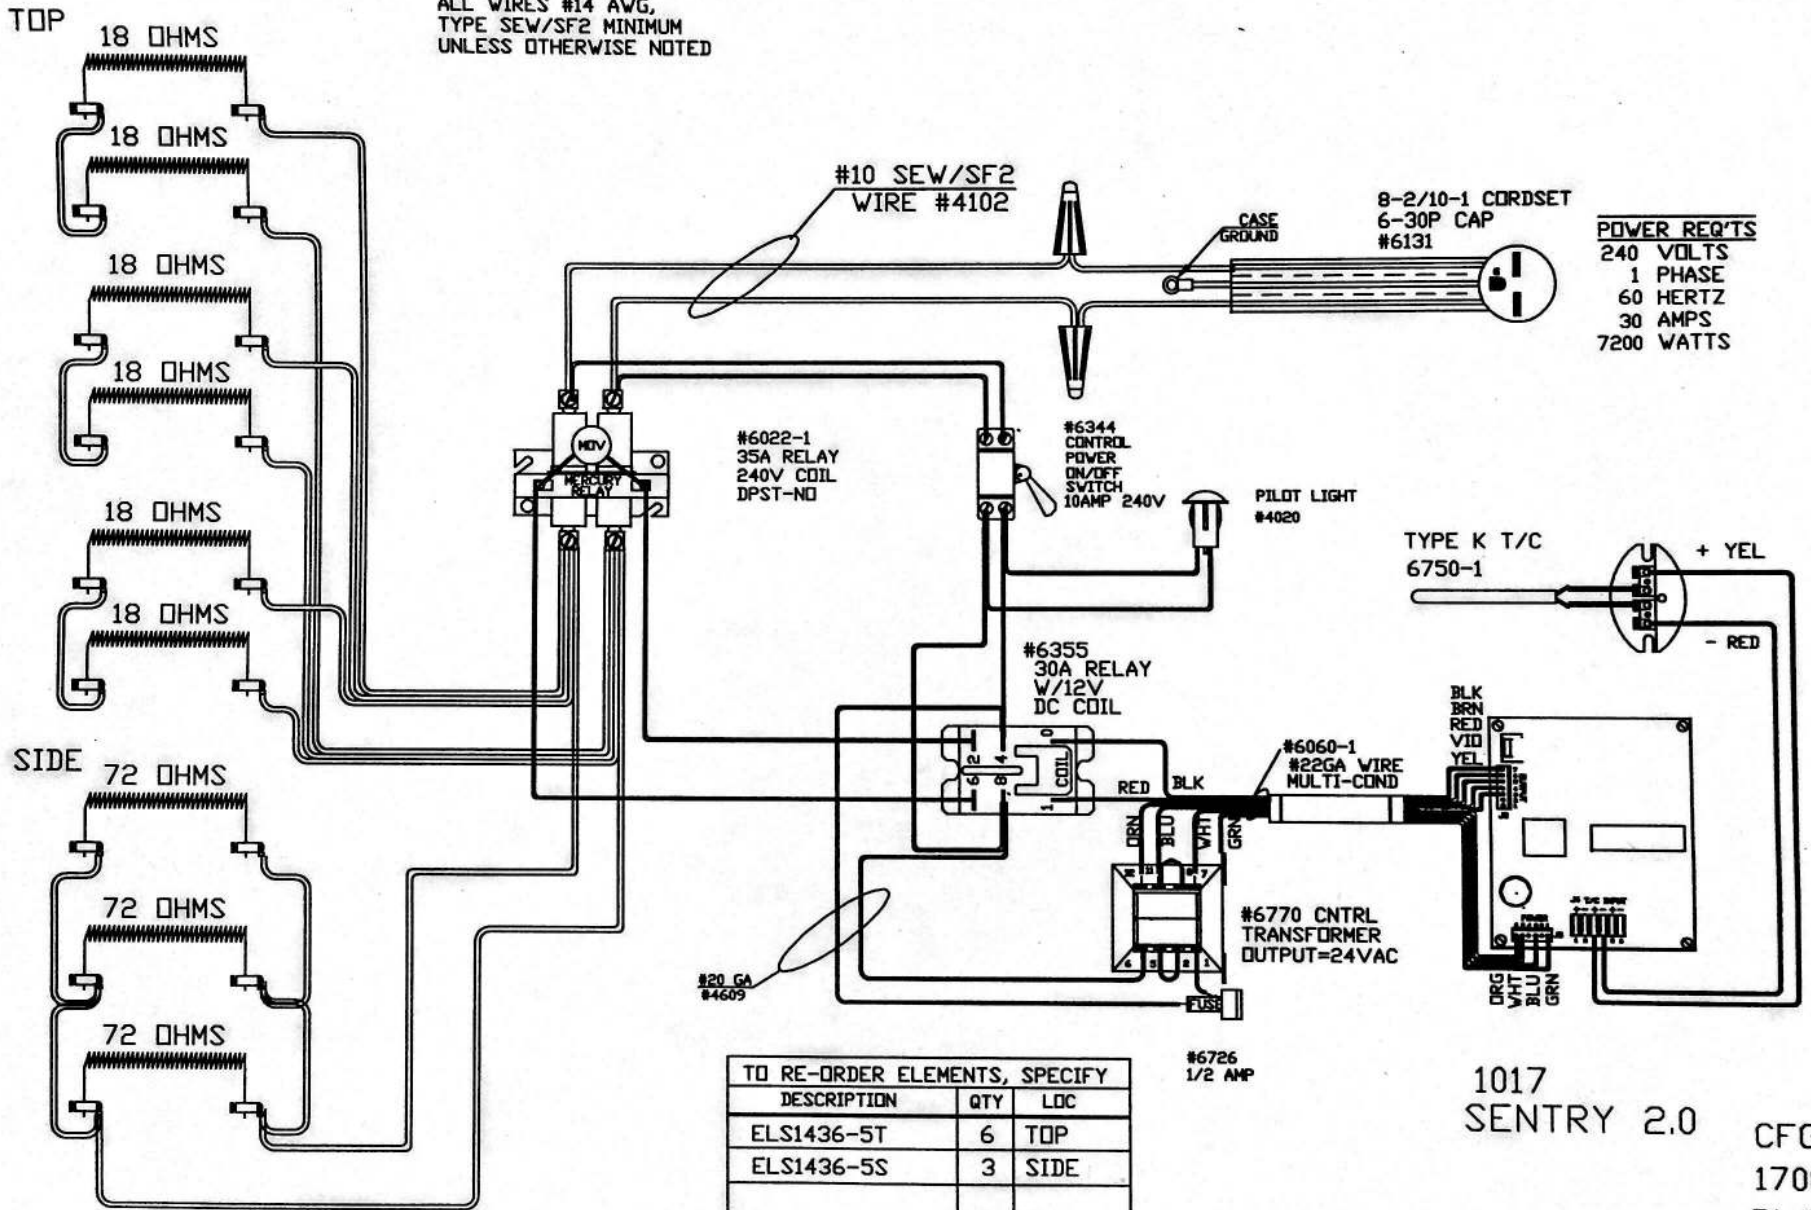

**WIRING NOTE**

ALL WIRES #14 AVG,  
TYPE SEW/SF2 MINIMUM  
UNLESS OTHERWISE NOTED

**POWER REQ'TS**  
240 VOLTS  
1 PHASE  
60 HERTZ  
30 AMPS  
7200 WATTS

TO RE-ORDER ELEMENTS, SPECIFY		
DESCRIPTION	QTY	LDC
ELS1436-5T	6	TOP
ELS1436-5S	3	SIDE

1017  
SENTRY 2.0      CFG 5  
1700°F  
BLACK  
PROFESSIONAL SERIES

NOTE: PLEASE REFER  
TO THIS NUMBER WHEN  
ORDERING PARTS FOR  
THIS KILN

REV	DATE	BY	DESCRIPTION
-	10/2/813	DTB	

SWITCH BOX ASSY- 42230  
PARAGON INDUSTRIES  
2011 SOUTH TOWN EAST BLVD  
MESQUITE, TEXAS 75149

WIRING DIAGRAM  
240V, 1 PHASE, 60HZ, 7200WATTS

PART NO	REV
S1436-5	FILE
26X26X13	