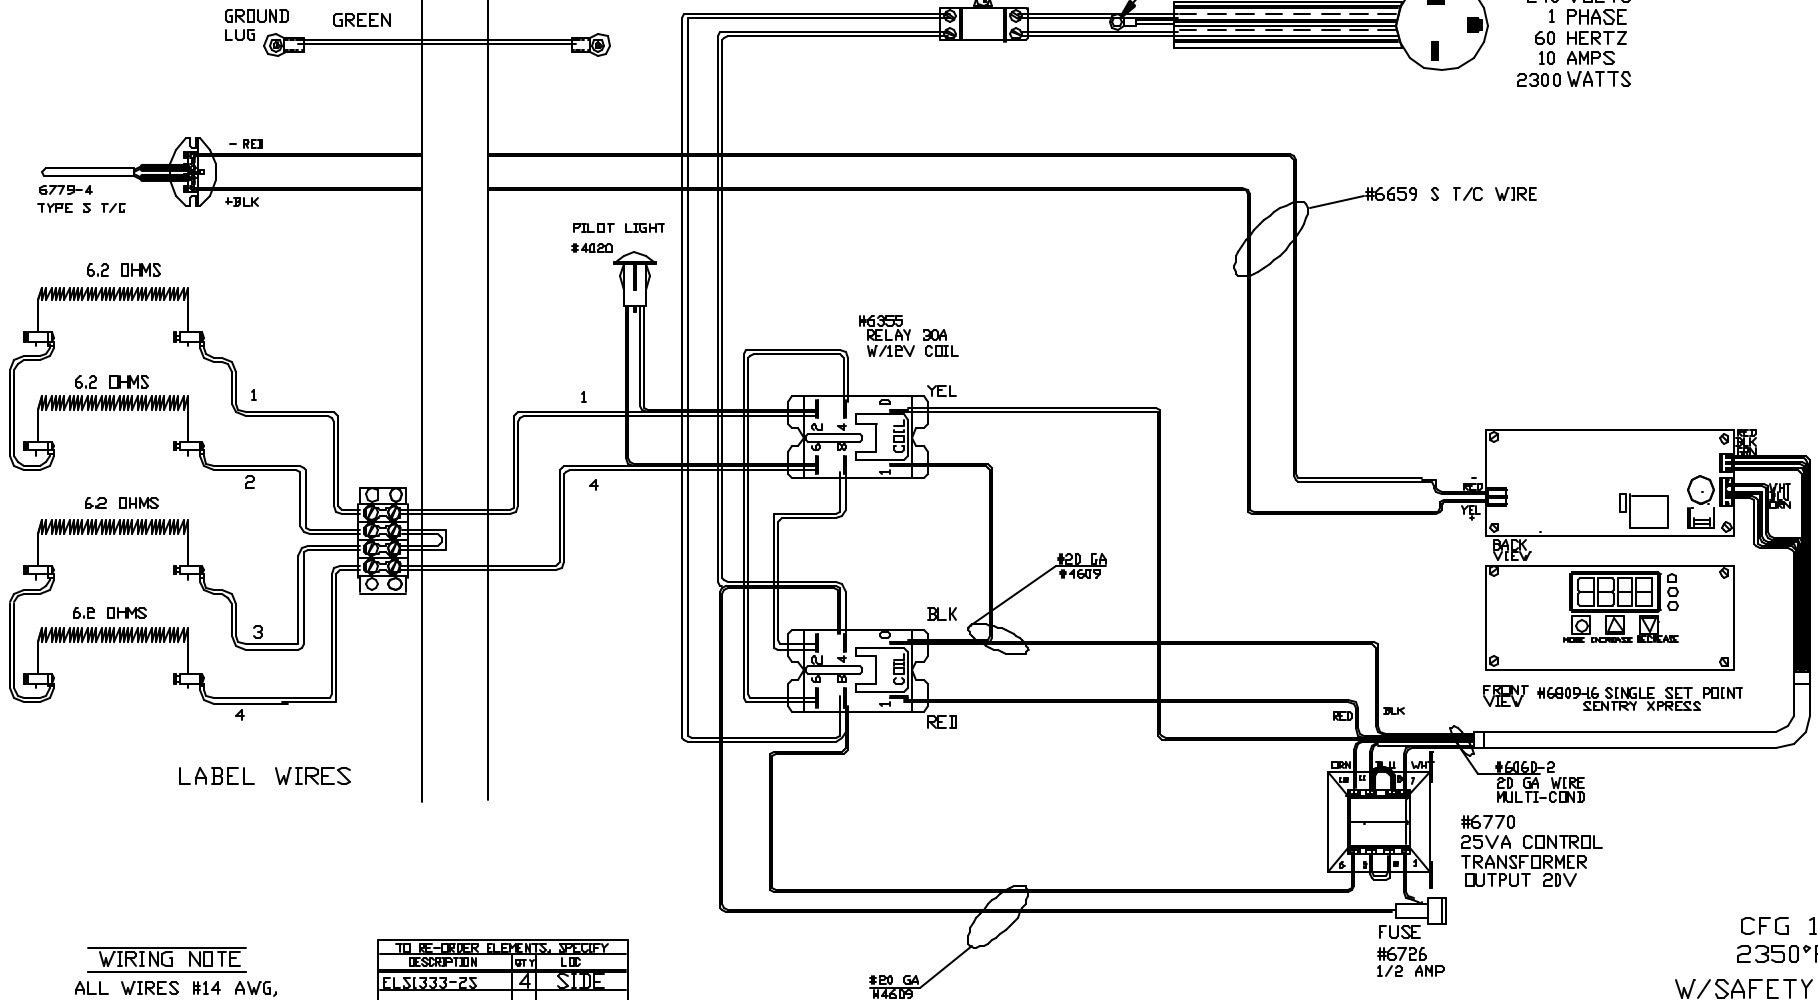

KILN 6 FT REMOTE

#12-3 CORDSET  
6-20P CAP  
#4016

**POWER REQ'TS**  
240 VOLTS  
1 PHASE  
60 HERTZ  
10 AMPS  
2300 WATTS

**WIRING NOTE**  
ALL WIRES #14 AWG,  
TYPE SEW/SF2 MINIMUM  
UNLESS OTHERWISE NOTED

TO RE-ORDER ELEMENTS, SPECIFY		
DESCRIPTION	QTY	LEAD
FLS1333-2S	4	SIDE

NOTE! PLEASE REFER  
TO THIS NUMBER WHEN  
ORDERING PARTS FOR  
THIS KILN

CFG 1  
2350°F  
W/SAFETY  
BLUE  
SPL SSP BD

REV	DATE	BY	DESCRIPTION
-	12/16/10	DTB	
A	1/13/11	DTB	CORRECTED TRANS WIRING

SWITCH BOX ASSY- 42199-3  
PARAGON INDUSTRIES  
2011 SOUTH TOWN EAST BLVD  
MESQUITE, TEXAS 75149

**WIRING DIAGRAM**  
240V, 1 PHASE 60HZ 2300 WATTS

PART NO	REV
S1333-2	A
KL 7.5X7.5X8.8	