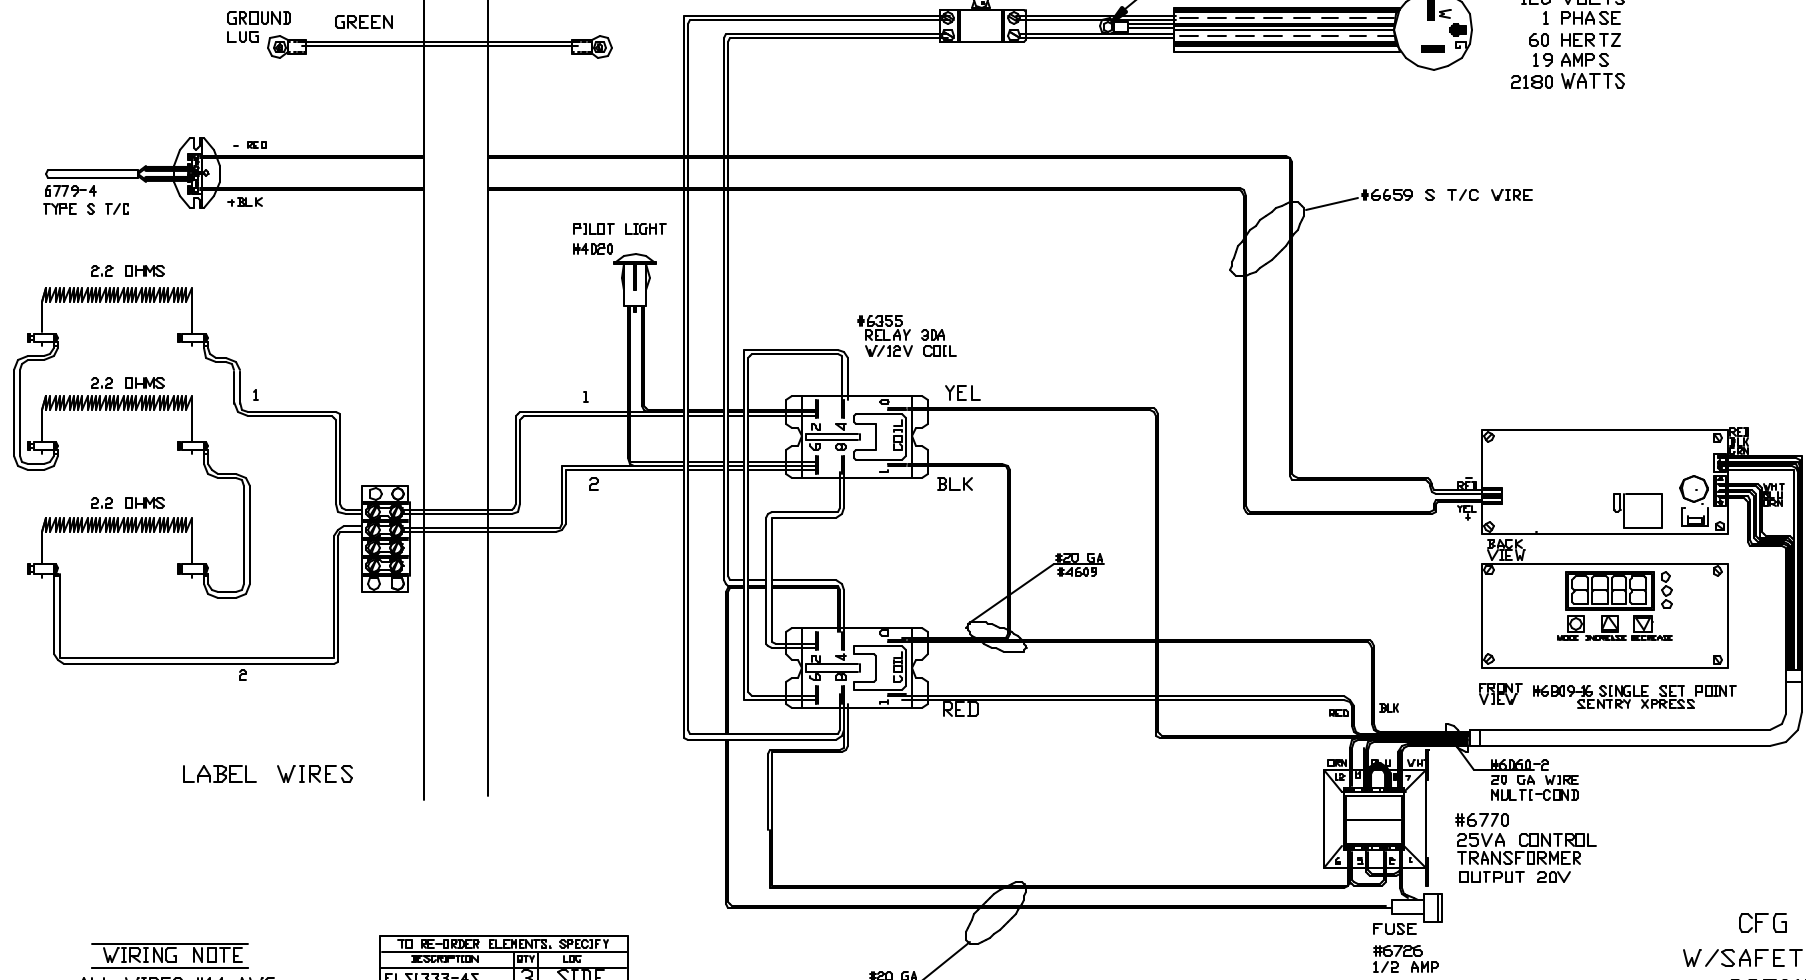

KILN 6 FT REMOTE

#12-3 CORDSET  
5-20P CAP  
#4630

POWER REQ'TS  
120 VOLTS  
1 PHASE  
60 HERTZ  
19 AMPS  
2180 WATTS

LABEL WIRES

WIRING NOTE

ALL WIRES #14 AWG,  
TYPE SEW/SF2 MINIMUM  
UNLESS OTHERWISE NOTED

TO RE-ORDER ELEMENTS, SPECIFY		
DESCRIPTION	QTY	LOC
EL S1333-4S	3	SIDE

NOTE: PLEASE REFER  
TO THIS NUMBER WHEN  
ORDERING PARTS FOR  
THIS KILN

CFG 1  
W/SAFETY  
2350°F  
BLUE  
SPL SSP BD

REV	DATE	BY	DESCRIPTION
-	5/9/11	DTB	

SWITCH BOX ASSY- 42199-4

PARAGON INDUSTRIES  
2011 SOUTH TOWN EAST BLVD  
MESQUITE, TEXAS 75149

WIRING DIAGRAM

120V, 1 PHASE, 60HZ, 2180 WATTS

PART NO.	REV
S1333-4	-