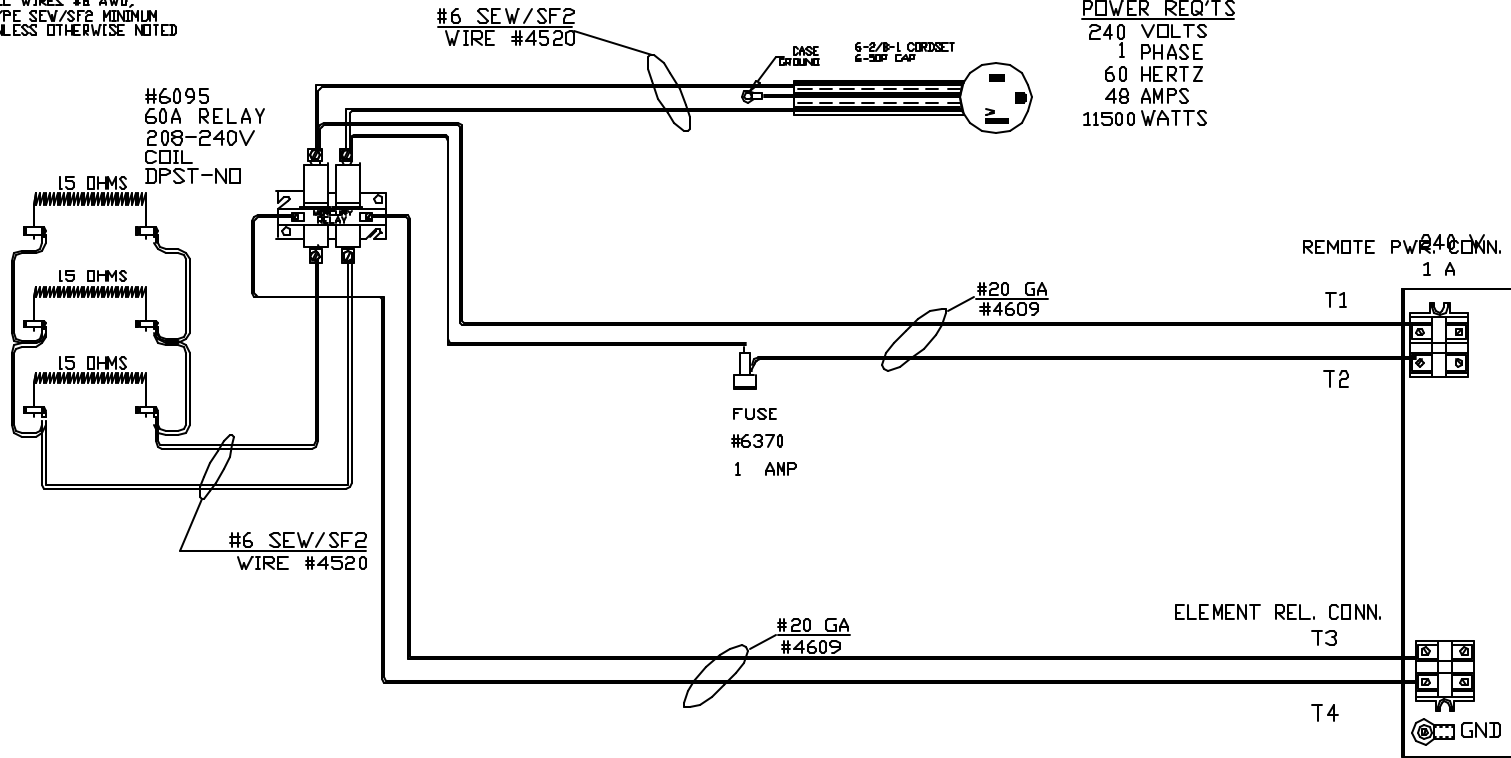

REV	DATE	BY	DESCRIPTION
	8/28/11	DTB	

SWITCH BOX ASSY- 42150-14

PARAGON INDUSTRIES
2011 SOUTH TOWN EAST BLVD
MESQUITE, TEXAS 75149

WIRING DIAGRAM

240V, 1PHASE ,60HZ 11500WATTS

PART NO	REV
S1385-2	-
CRUCIBLE 12 SIDED	FILE

WIRING NOTE
 ALL WIRES #6 AWG,
 TYPE SEW/SF2 MINIMUM
 UNLESS OTHERWISE NOTED

POWER REQ'TS
 240 VOLTS
 1 PHASE
 60 HERTZ
 48 AMPS
 11500 WATTS

TO RE-ORDER ELEMENTS, SPECIFY		
DESCRIPTION	QTY	LOC
ELS1385-2S	3	SIDE

MID T/C
 TO SSP

NOTE: PLEASE REFER
 TO THIS NUMBER WHEN
 ORDERING PARTS FOR
 THIS KILN

FOR REMOTE CONNECTIONS
 SEE SHT 1

SHT 2

REV	DATE	BY	DESCRIPTION
	8/20/11	DTR	

SWITCH BOX ASSY- 42153-13
 PARAGON INDUSTRIES
 2011 SOUTH TOWN EAST BLVD
 MESQUITE, TEXAS 75149

WIRING DIAGRAM
 240V, 1PHASE ,60HZ ,11500WATTS

PART NO S1385-2
 CRUCIBLE 12 SIDED

REV -
 FILE