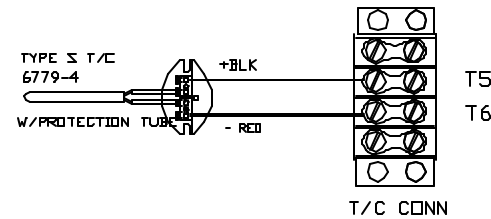

TO RE-ORDER ELEMENTS, SPECIFY		
DESCRIPTION	QTY	LOC
ELS1385-2S	3	SIDE

MID T/C
TO SSP