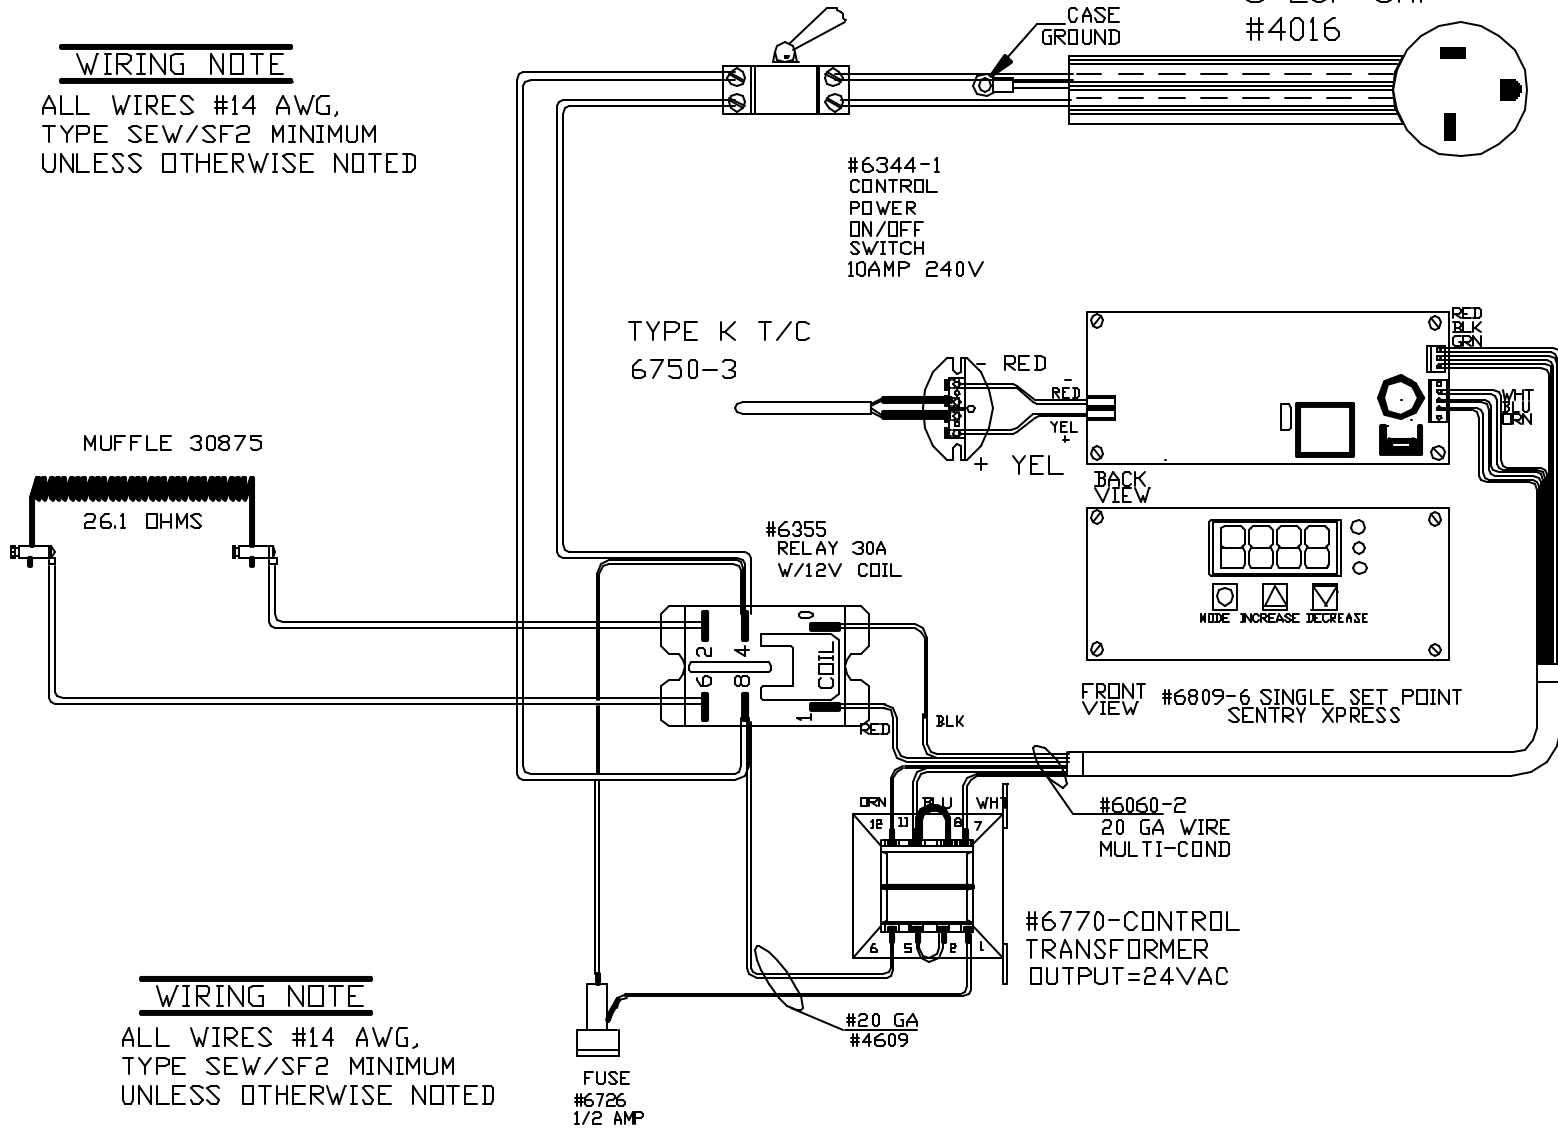

PART NO HOME240

#12-3 CORDSET
6-20P CAP
#4016

POWER REQ'TS
240 VOLTS
1 PHASE
60 HERTZ
9.2 AMPS
2200 WATTS

WIRING NOTE

ALL WIRES #14 AWG,
TYPE SEW/SF2 MINIMUM
UNLESS OTHERWISE NOTED

WIRING NOTE

ALL WIRES #14 AWG,
TYPE SEW/SF2 MINIMUM
UNLESS OTHERWISE NOTED

CFG 4
PAINTED
STEEL CASE
1094°C
2000°F

REV	DATE	BY	DESCRIPTION
-	9/9/02	DTB	

SWITCH BOX ASSY- 42033-1
PARAGON INDUSTRIES
2011 SOUTH TOWN EAST BLVD
MESQUITE, TEXAS 75149

WIRING DIAGRAM
240V, 1 PHASE, 60HZ, 2200 WATTS

PART NO	REV
HOME240	-
12DIA X 12DP SSP-PAR	