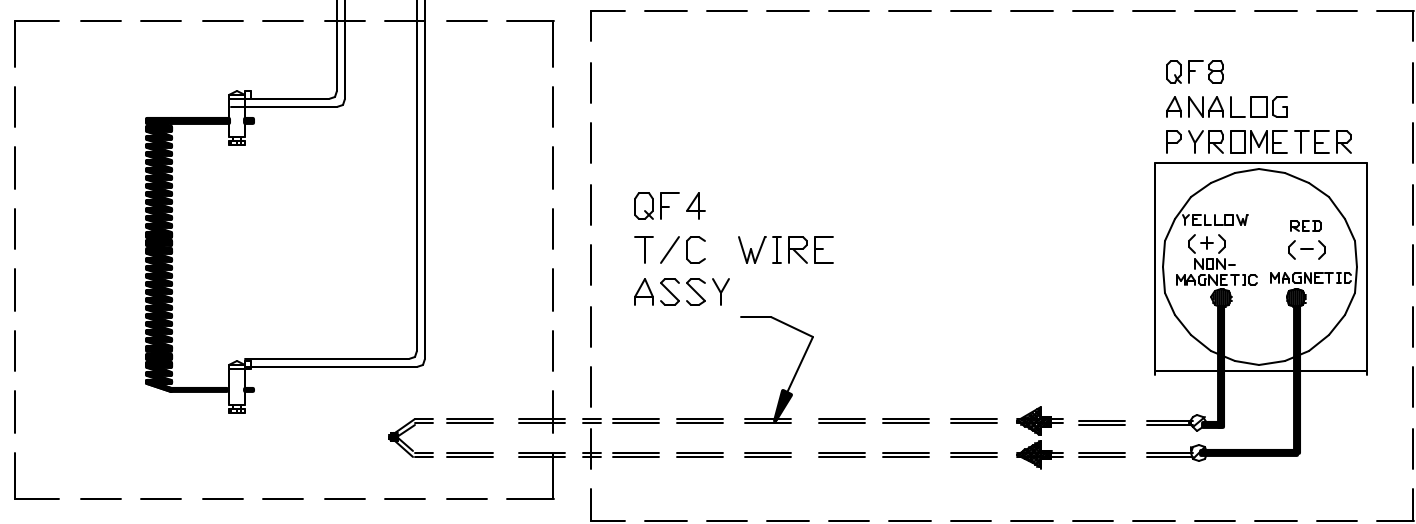

#12-3 CORDSET
 6-20P CAP
 #4016

CASE
 GROUND

220 VOLTS
 1 PHASE
 60 HERTZ
 7 AMPS
 1550 WATTS
 MAX TEMP 2000°F

QF6E
 MUFFLE

QF4
 T/C WIRE
 ASSY

QF8
 ANALOG
 PYROMETER

QF5
 PYROMETER & T/C ASSY

COMMENTS	PARAGON INDUSTRIES 2011 SOUTH TOWN EAST BLVD MESQUITE, TEXAS 75149	PRODUCT DESCRIPTION QUICKFIRE VIE KILN 220V, 1PH, 60HZ, 7A, 1550W	PART NO.	QFVIE	REV	-
			WIRING DIAGRAM			