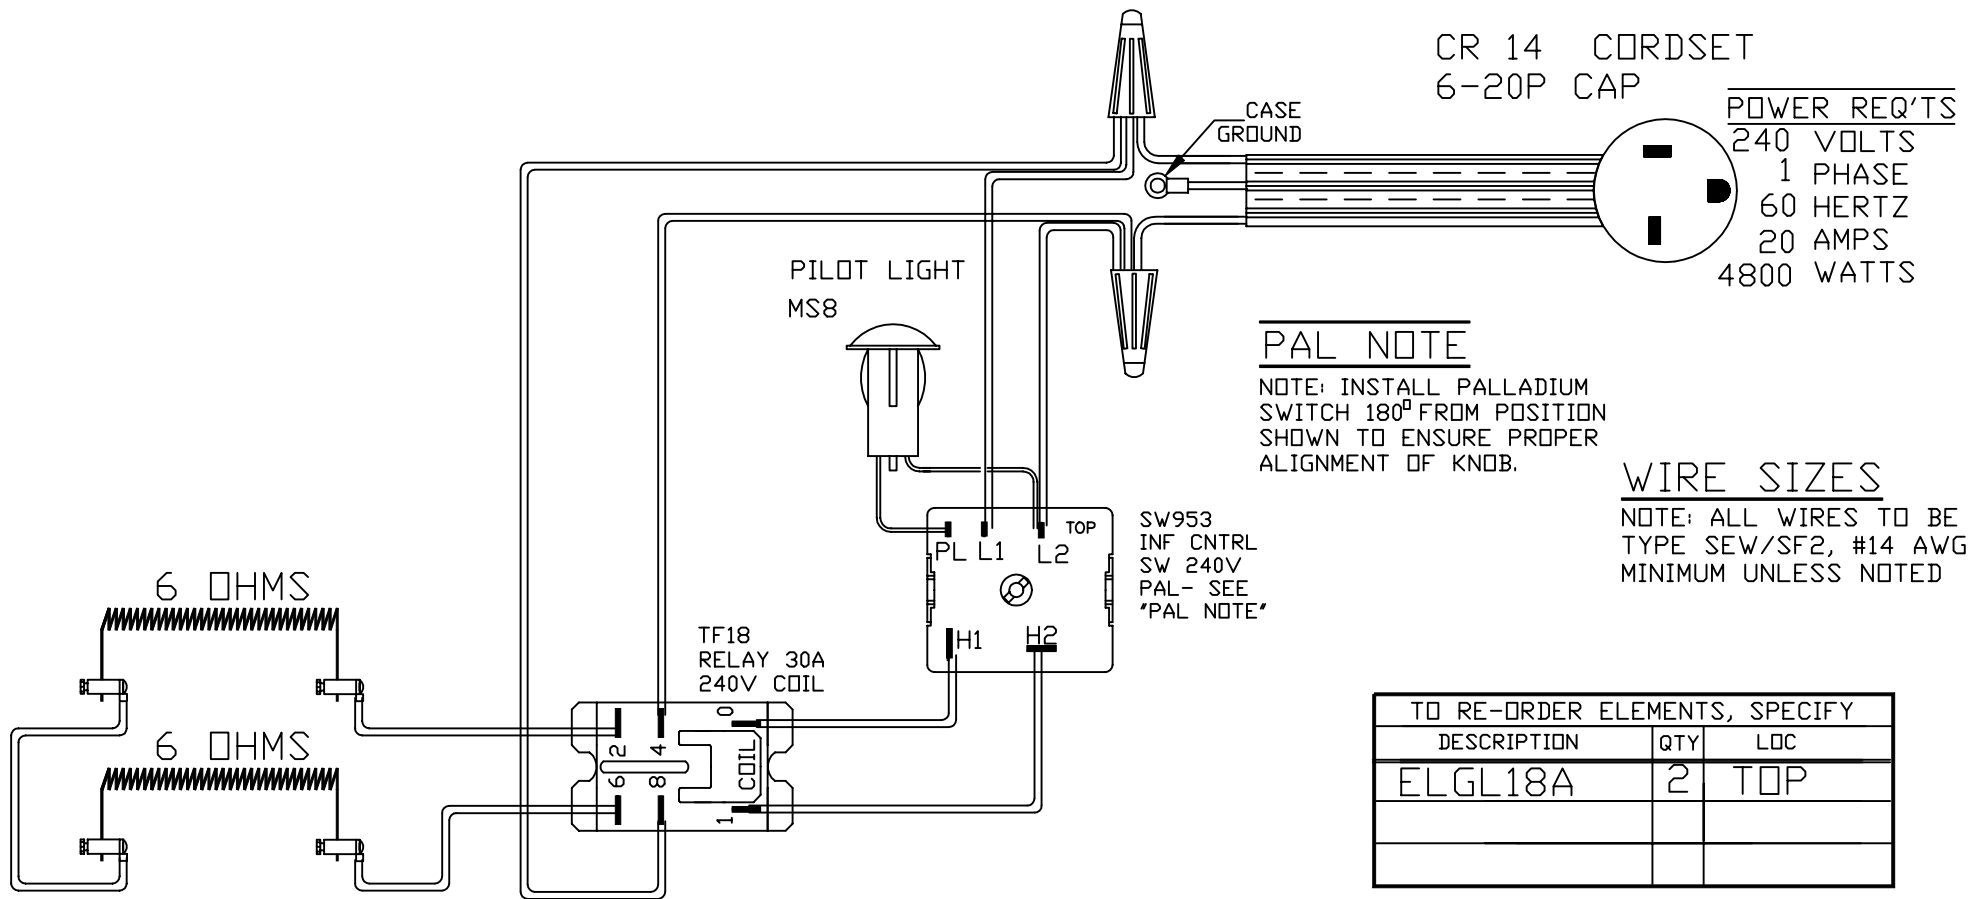

PART NO GL18A

PAINTED
STEEL CASE
MAX. TEMP.
927°C
1700°F

REV	DATE	BY	DESCRIPTION	SWITCH BOX ASSY-		PART NO.	REV
-	3-14-01	RLG		PARAGON INDUSTRIES	2011 SOUTH TOWN EAST BLVD	GL18A	-
				MESQUITE, TEXAS 75149		GL18A TOP FIRE ONLY	FILE
				WIRING DIAGRAM		240V 1 PHASE 60 HZ 4800 WATTS	